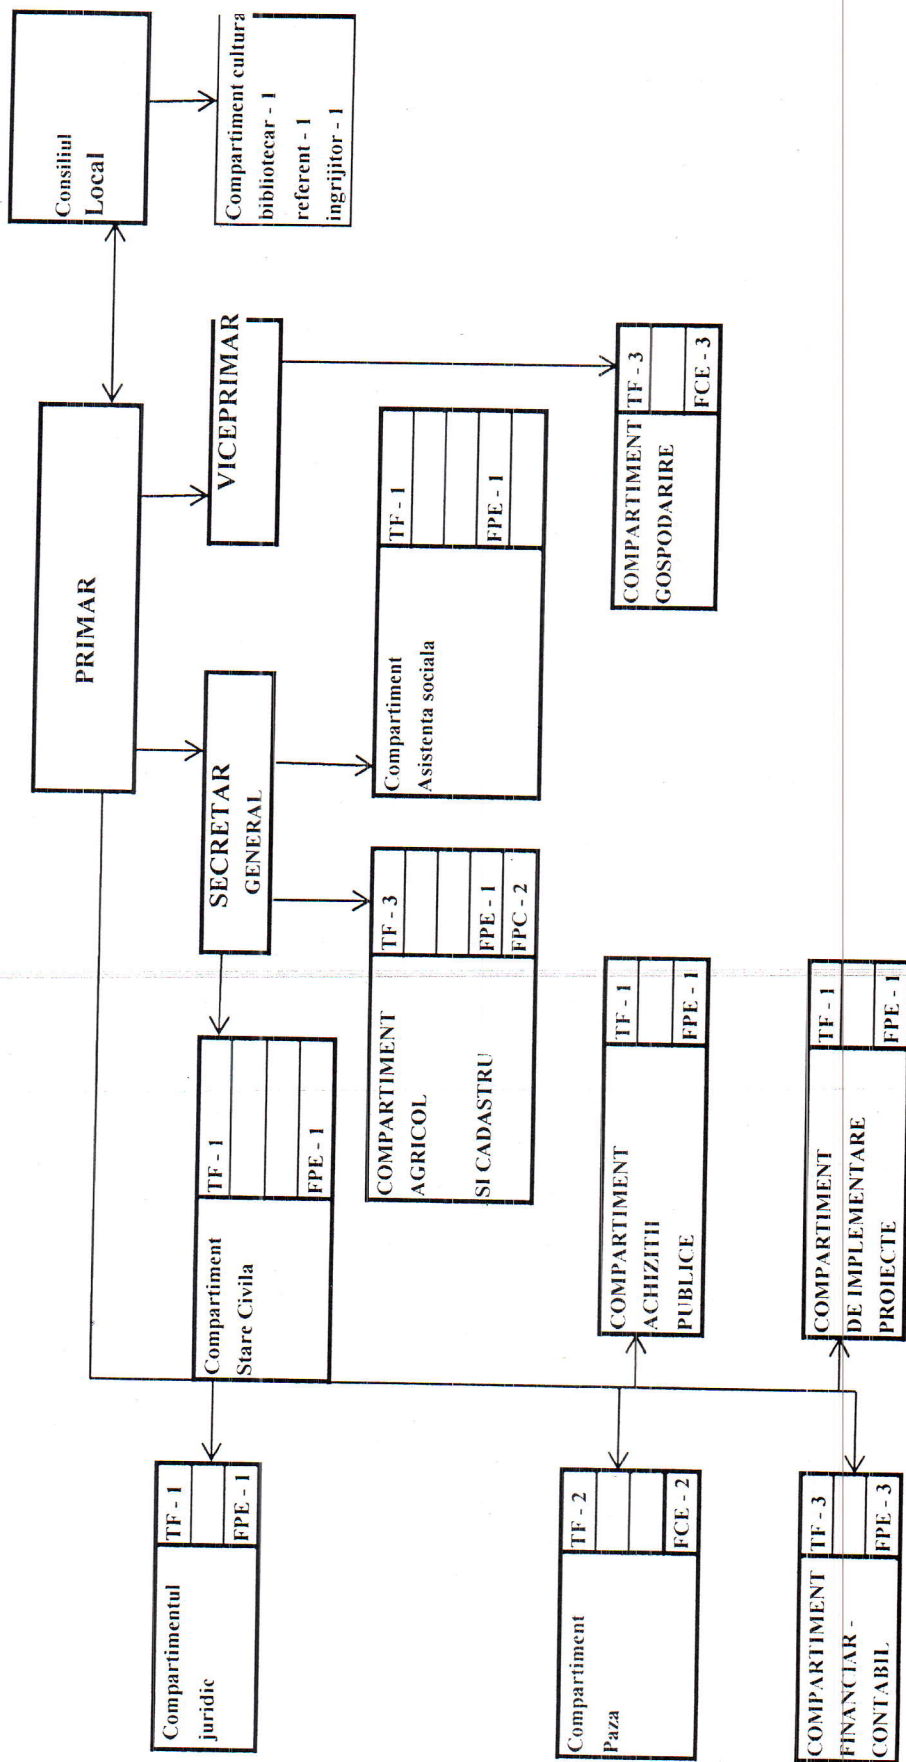

Organigrama

Total functii 22, din care:

Functii de demnitate publica 2

Total FP 9 (din care FP conducere 1, FP executie 8);

Total FC 11 (din care FC conducere 0, FC executie 11).

PRIMAR
POIENAR FLOREA